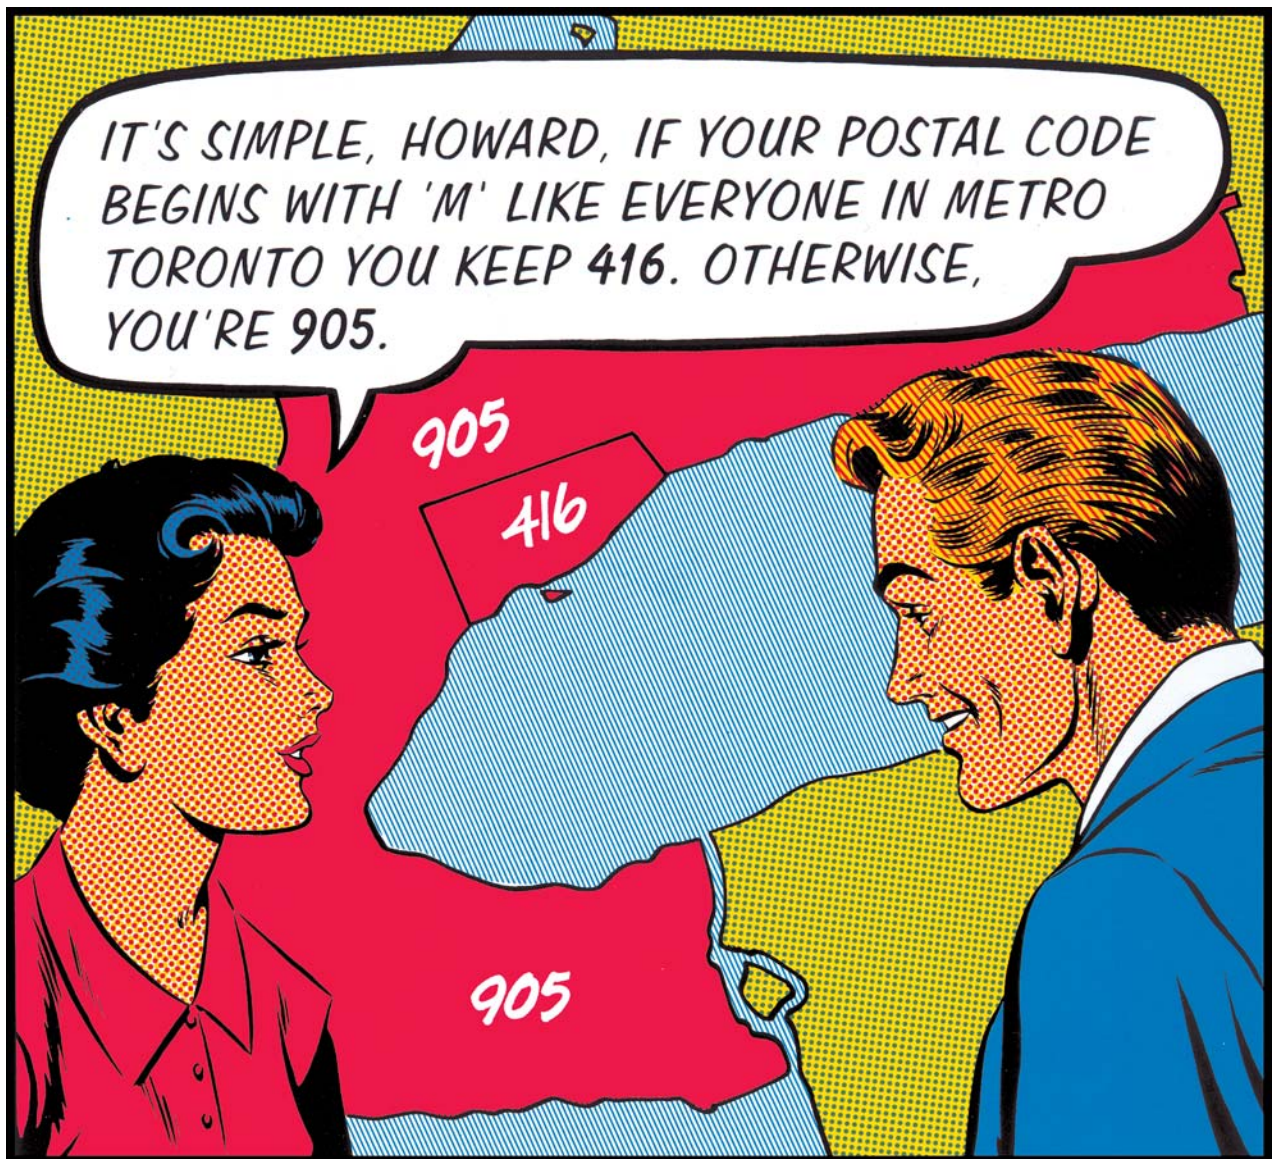

Chris Lam
416 756 0206
chris@clamstudio.com